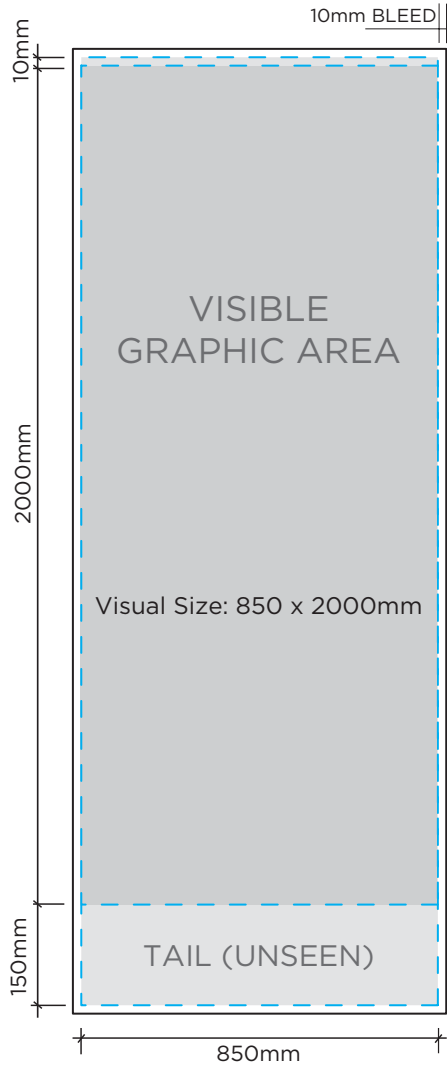

EASY PULL UNIT

EURO UNIT

RU850 UNIT

Visual Solutions
AUSTRALIA

sales@visuelsolutions.com.au
t. (03) 9555 0007
3 Kinwal Court
Moorabbin, Victoria. 3189.
www.visuelsolutions.com.au