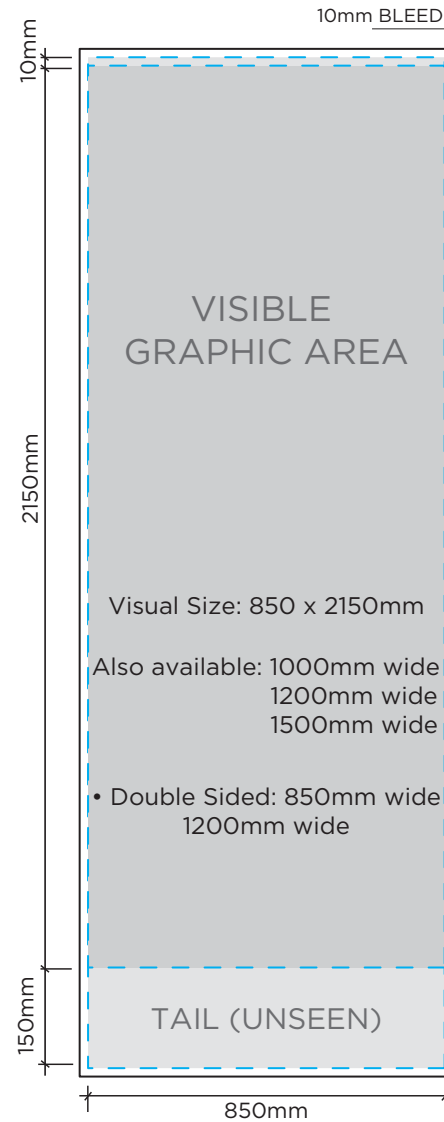

EASY PULL UNIT

EURO UNIT

RU850 UNIT

Visual Solutions
AUSTRALIA

sales@visuelsolutions.com.au
t. (03) 9555 0007
3 Kinwal Court
Moorabbin, Victoria. 3189.
www.visuelsolutions.com.au