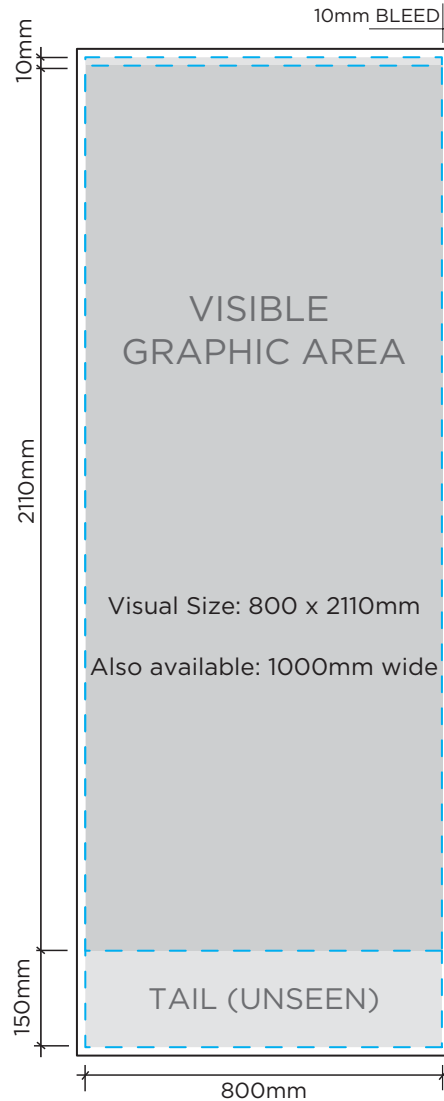

EASY PULL UNIT

EURO UNIT

RU850 UNIT

Visual Solutions
AUSTRALIA

sales@visuelsolutions.com.au
t. (03) 9555 0007
3 Kinwal Court
Moorabbin, Victoria. 3189.
www.visuelsolutions.com.au